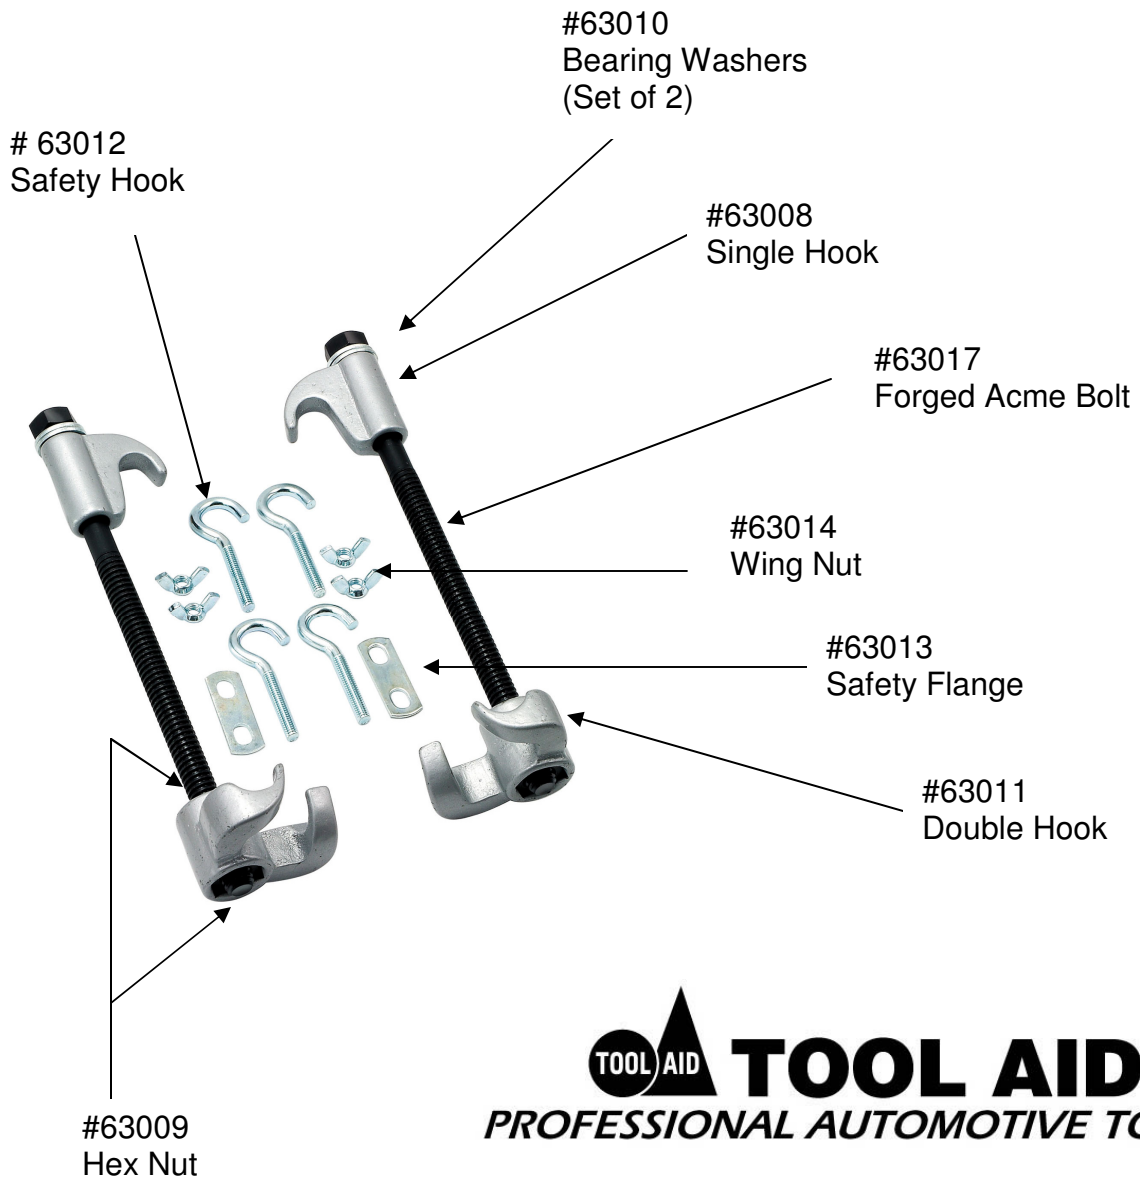

PARTS BREAKDOWN FOR #63000

#63016, Safety Kit consists of 4-#63012 Safety Hooks, 4-#63014, Wing Nuts and 2-#63013, Safety Flanges